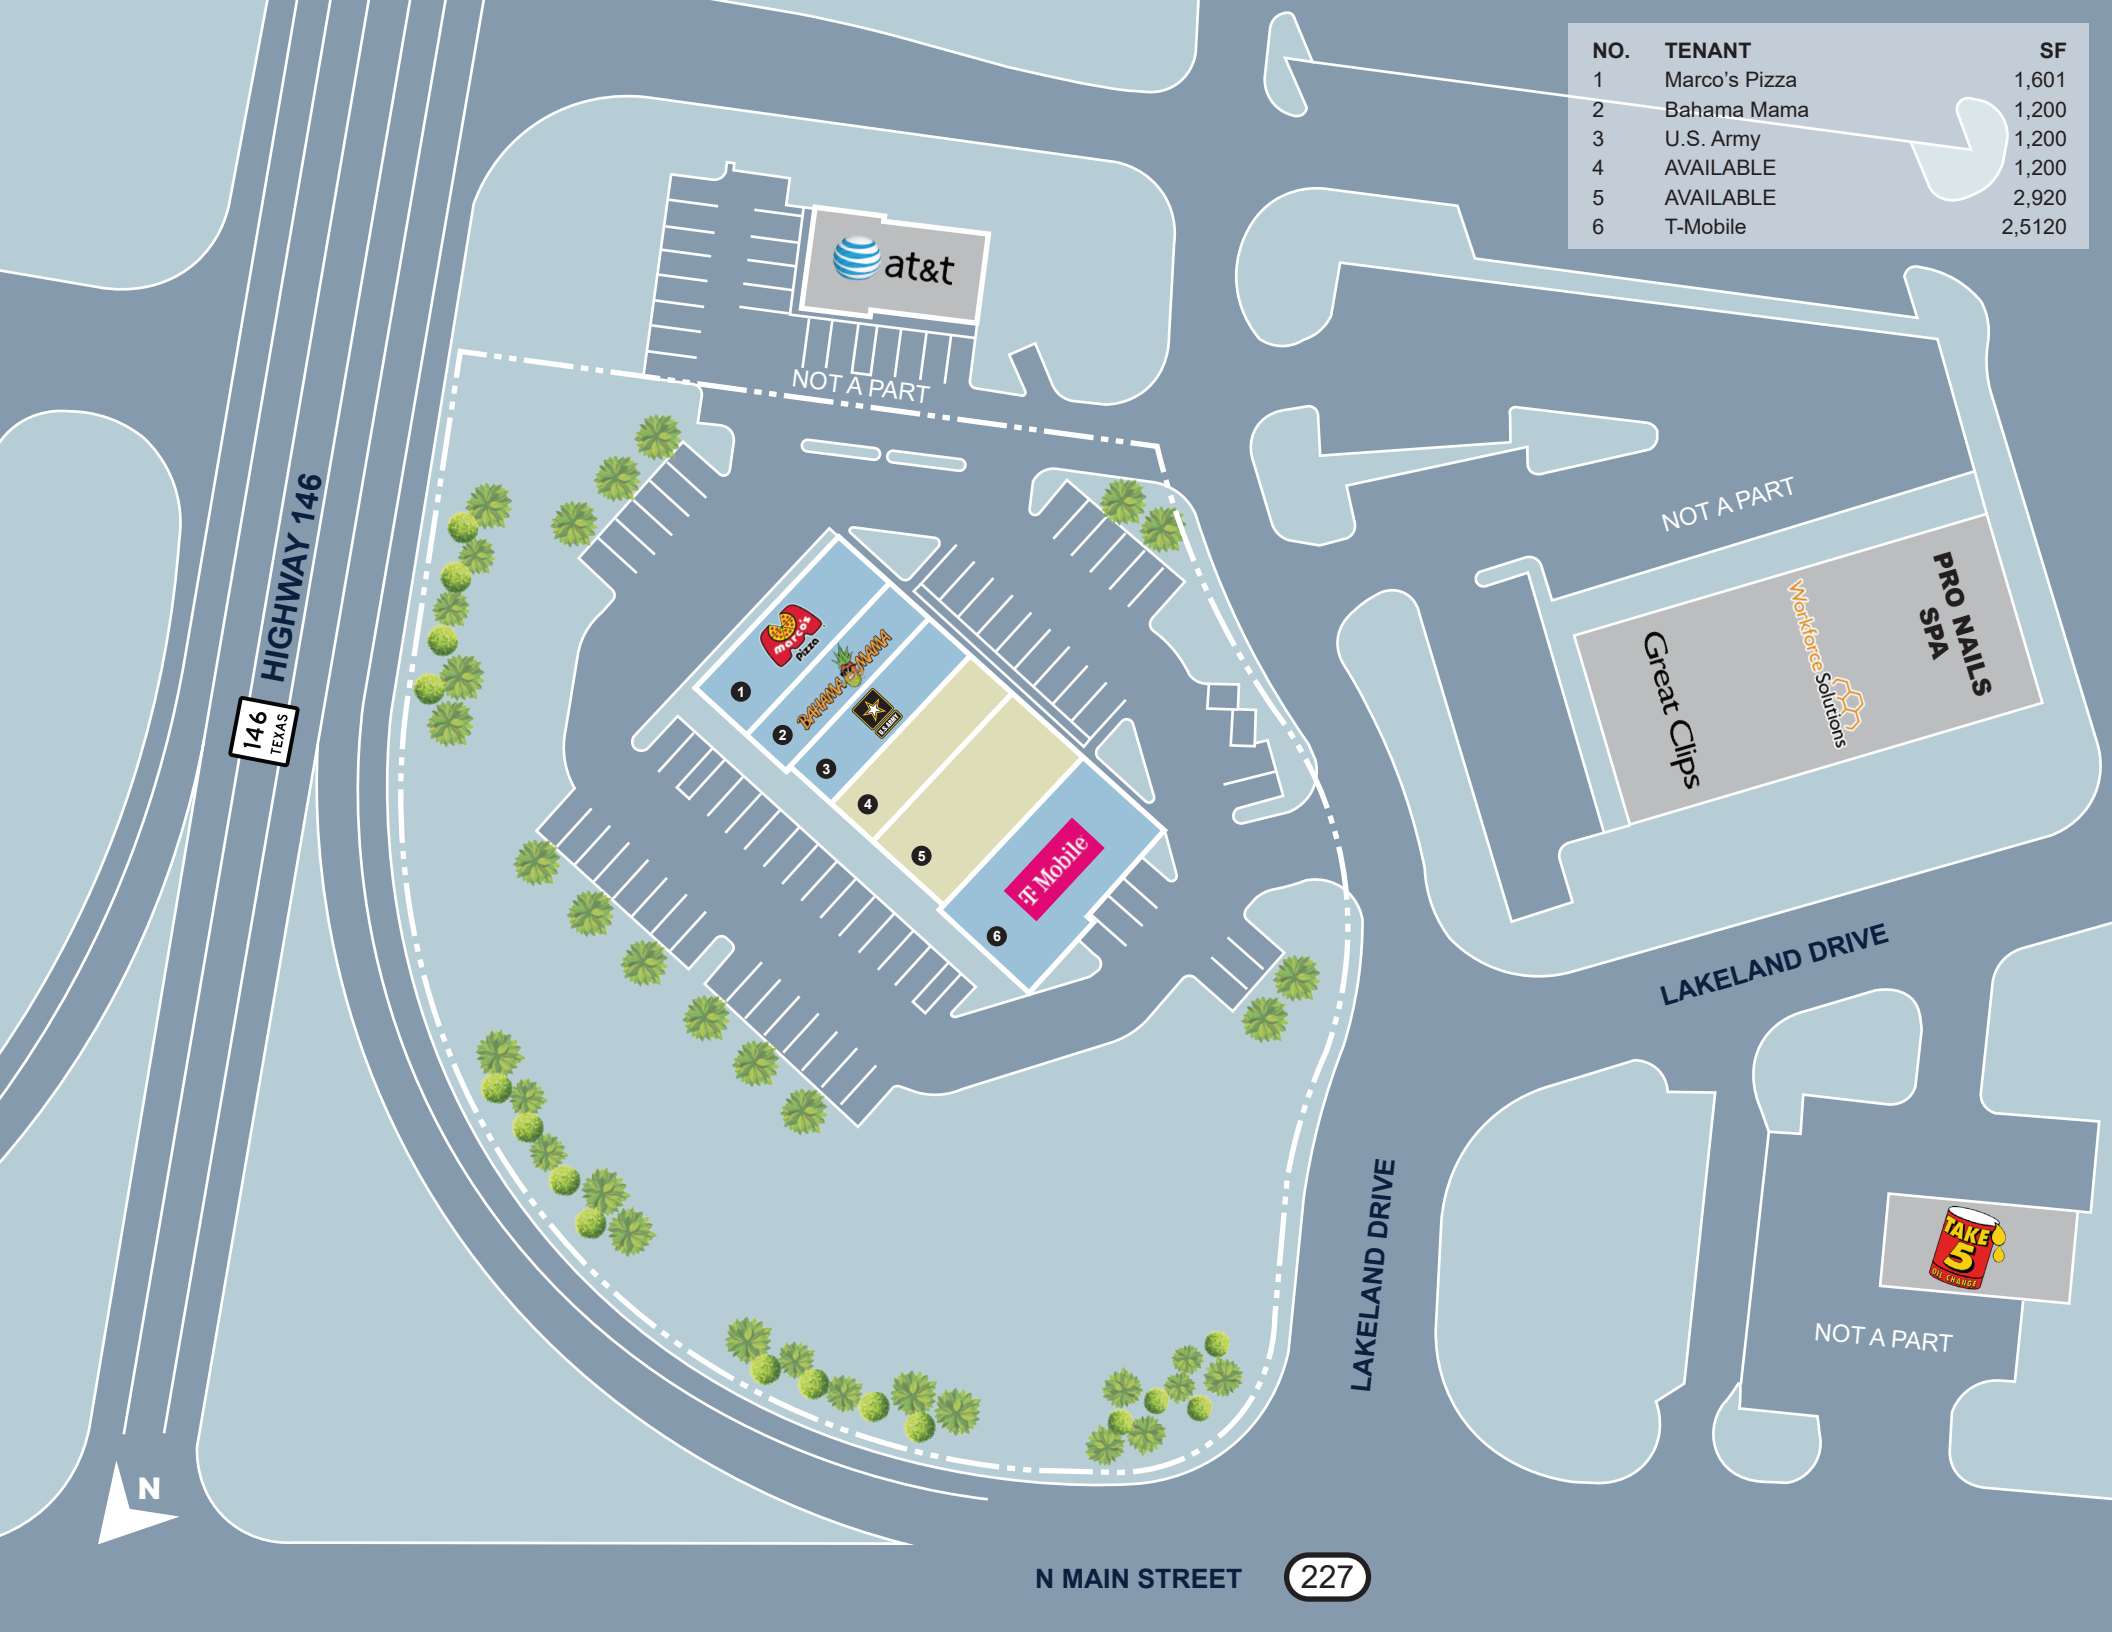

| NO. | TENANT        | SF     |
|-----|---------------|--------|
| 1   | Marco's Pizza | 1,601  |
| 2   | Bahama Mama   | 1,200  |
| 3   | U.S. Army     | 1,200  |
| 4   | AVAILABLE     | 1,200  |
| 5   | AVAILABLE     | 2,920  |
| 6   | T-Mobile      | 2,5120 |

146 TEXAS HIGHWAY 146

NOT A PART

1

2

3

4

5

6

NOT A PART

Great Clips

PRO NAILS

LAKELAND DRIVE

LAKELAND DRIVE

NOT A PART

N MAIN STREET

227